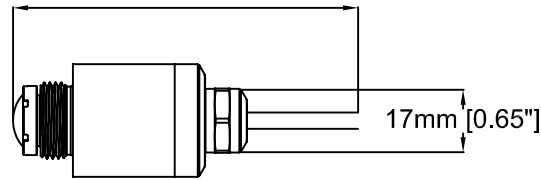

35mm [1.37"] 11mm [0.43"]

91mm [3.59"]

Ø30mm [Ø1.17"]

62mm [2.44"]

Revision	v.02	Revision date	2017-08-17
Paper size	A4	Release date	2014-10-02
Created by	JOT/GAB	Scale	1:2