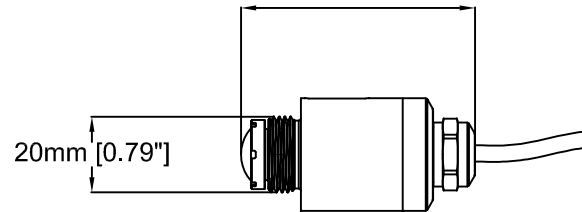

35mm [1.37"] 11mm [0.43"]

91mm [3.59"]

Ø30mm [Ø1.17"]

62mm [2.44"]

Revision	v.02	Revision date	2017-08-17
Paper size	A4	Release date	2014-10-02
Created by	JOT/GAB	Scale	1:2